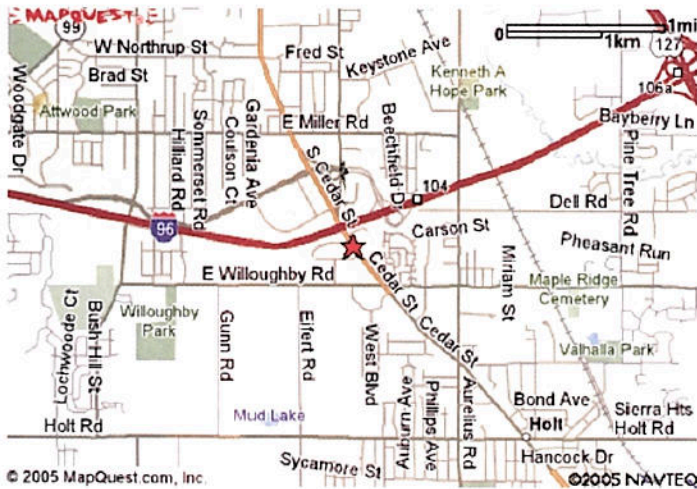

Causeway Bay Hotel and Convention Center

6820 S CEDAR STREET,

LOCAL VIEW

WIDE VIEW

Directions from points North (Mackinac Island and Traverse City)

- Take 27 South South to I-96 West (Grand Rapids) Exit. Follow I-96 to Lansing Exit 104 (Cedar Street/Holt) and turn left at the light (Pennsylvania Ave.). Go through two lights (2 blocks) and at the 3rd light (S. Cedar St.), turn left under the viaduct. Causeway Bay Hotel and Convention Center will be on your right..

Directions from points North-East (Flint, Saginaw, Bay City)

- Take 69 West to 127 South to 96 West (Grand Rapids) exit. Take Exit 104 (Cedar Street/Holt) and turn left at the light (Pennsylvania Ave.). Go through two lights (2 blocks) and at the 3rd light (S. Cedar St.), turn left under the viaduct. Causeway Bay Hotel and Convention Center will be on your right.

Directions from points East (Detroit and Canada)

- Take I-96 West to Lansing Exit 104 (Cedar Street/Holt) and turn left at the light. Go through two lights (2 blocks) and at the 3rd light (S. Cedar St.), turn left under the viaduct. Causeway Bay Hotel and Convention Center will be on your right.

Directions from points South (Cleveland, Toledo)

- From Cleveland and Toledo - Take U.S. 23 North to I-96. Go West on I-96 to Lansing Exit 104 (Cedar Street/Holt) and turn left at the light (Pennsylvania Ave.). Go through two lights (2 blocks) and at the 3rd light (S. Cedar St.), turn left under the viaduct. Causeway Bay Hotel and Convention Center will be on your right.